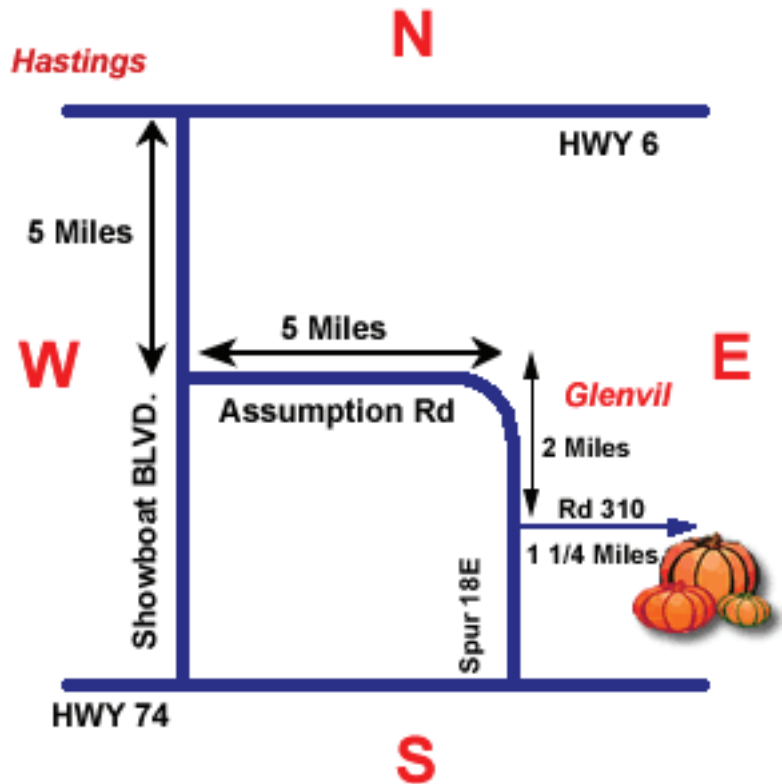

Country Harvest Pumpkin Patch

PUMPKIN SEASON: Open September 26 - October 31, 2009

Friday 4 p.m. - Dusk, Saturday 10 a.m. - Dusk and Sunday Noon - Dusk

Country Harvest
Pumpkin Patch, LLC
331 Road 310
Glenvil, NE 68941

(402) 771-2148

DIRECTIONS:

From the Junction of Hwy 6 and Showboat Blvd - 5 miles South, 5 miles East on Assumption Road, 2 miles South on Road B and 1.25 miles East on Rd. 310

Or 3 miles North from the intersection of Hwy 74 and Spur 18E and 1.25 miles East on Road 310

Just minutes from Hastings, NE

FEATURING:

- NEW! Giant Jump Pillow
- Inflatable Bounce House
- Pumpkin Picking
- Hayrack Rides
- Historic 1911 Barn
- Paint your Face
- 2 Hillside Slides
- Corn Maze
- Trike Track - for Kids & Adults!
- Petting Zoo
- Ride a Barrel Horse
- Hay Jump
- Corn Elevator Slide
- Prairie Plunge
- Frontier Play Area